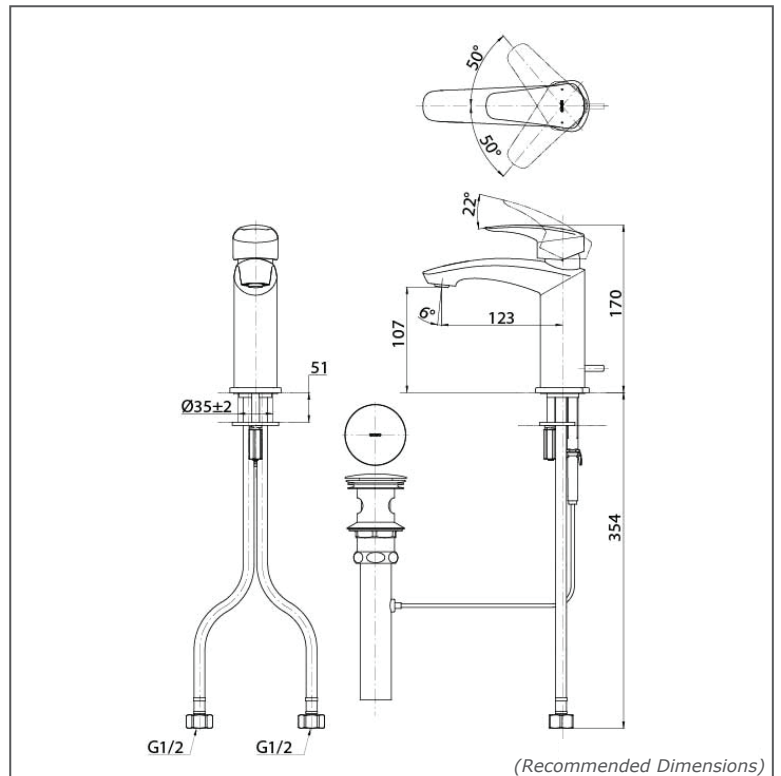

TOTO Faucets

GM SERIES

TLG09301B

reddot award 2019
winner

FEATURES

- Bold parallel arches and reflective curves in an assertive design
- A majestic dignity of outstanding architecture - the arch of its spout and columnar body imposing a further accentuated presence that highlights its edges
- Easy Installation and Usage
- Long lasting, COMFORT GLIDE mechanism for a smooth operation

SPECIFICATIONS

- Finish : Chrome
- Material : Brass
- Water Pressure : 0.25MPa~0.75MPa

PARTS DESCRIPTION

- TLG09301B : Single Lever Washbasin Faucet (w/ Pop-up Waste)

TLG09301B

Please consult, TOTO representative for more details.

All rights reserved by TOTO including but not limited to Improve & Change of Product Design, Specs or Availability at any time without prior notice.

Flow Rate

TLG09301V_V1

Please consult, TOTO representative for more details.