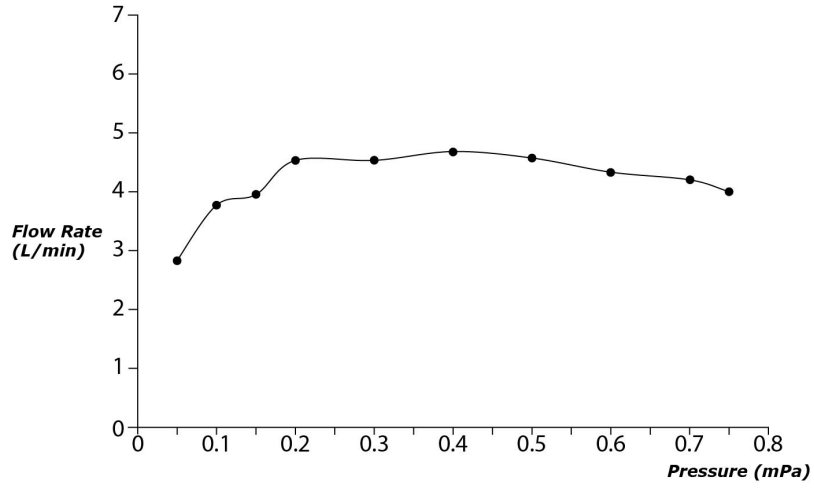

SPECIFICATIONS

- Finish : Chrome
- Material : Brass
- Water Pressure : 0.25MPa~0.75MPa

PARTS DESCRIPTION

- TLG09301B : Single Lever Washbasin Faucet (w/ Pop-up Waste)

TLG09301B

Please consult, TOTO representative for more details.

All rights reserved by TOTO including but not limited to Improve & Change of Product Design, Specs or Availability at any time without prior notice.

Flow Rate

TLG09301V_V1

Please consult, TOTO representative for more details.